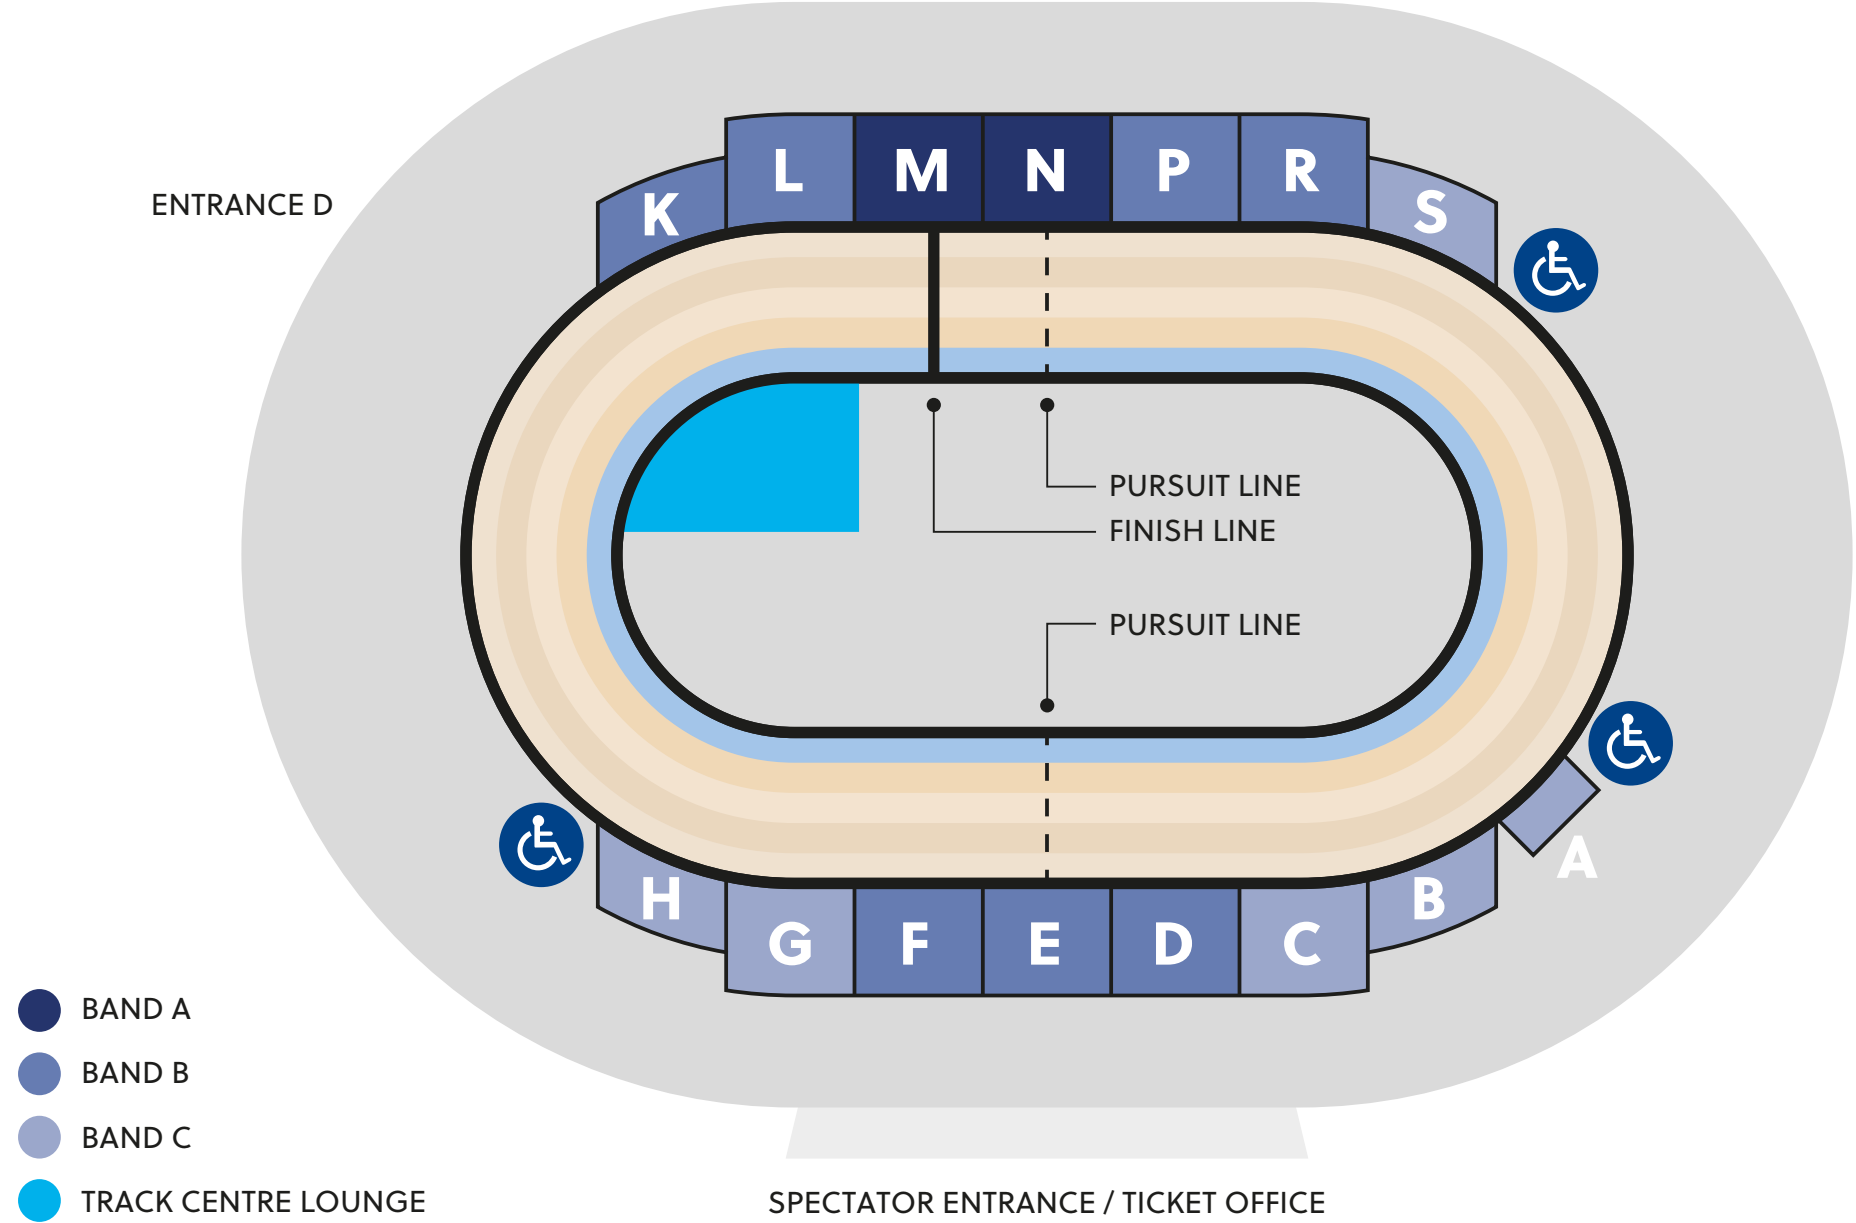

# HSBC UK NATIONAL CYCLING CENTRE SEATING MAP

NOT TO SCALE

Please note due to the height of the track railing, some front row seats may not be suitable for children or small adults. For accessible tickets please phone Ticketmaster on 0800 988 4440